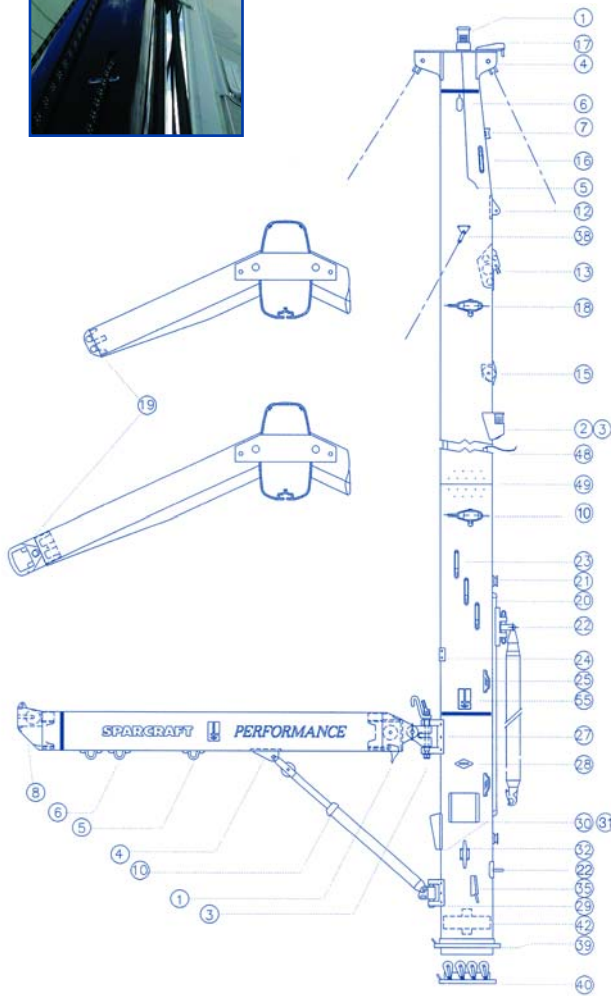

Performance line

PERFORMANCE is a range specifically design to suit the needs of the performed racing or cruising/racing riggings.

MAST

- 1 - Mast head light
- 2 - Steaming light
- 3 - Deck light
- 4 - Mast head
- 6 - Upper shrouds attachment
- 7 - Inner forestay attachment
- 12 - 7/8 forestay equipment
- 15 - Sheave box
- 16 - Internal spi (entry)
- 17 - External spi attachment
- 18-10 - Spreaders set
- 19 - Spreaders tips
- 20 - Spinnaker track
- 21 - Spi track block
- 22 - Spi equipment
- 23 - Halyard exits
- 24 - Sail gate
- 25 - Clam-cleat
- 27 - Gooseneck attachment
- 28 - Pad eyes
- 29 - Articulated kicker
- 30-31 - Winch pads
- 32 - Cleats
- 22 - Pad eyes
- 7 - lead
- 38 - External tangs
- 39 - Deck collar
- 40 - Mast step
- 42 - Internal water-proofing
- 48 - Electrical conduits and wires
- 49 - Internal splices
- 53 - Blocks
- 55 - Stickers

Mast fitting

BOOM

- 1 - Inboard end
- 3 - Complete gooseneck
- 4 - Kicker attachment
- 5 - Main sheet attachment
- 6 - Reefs attachment
- 8 - Outboard end
- 10 - Rod kicker

1 - POLE

■ Dimensions (en mm)
 ■ IX' (Cm4)
 ■ IY' (Cm4)
 ■ Weight (Kg/M)

F78	80 x121	78	165	2,65
F135	90 x140	135	400	3,67
F195	98 x160	190	580	4,66
F305	104 x188	305	940	5,40
F385	110 x202	380	1050	5,99
F460	116 x215	460	1375	7,06
S622	130 x234	622	1913	7,65
S830	140 x255	844	2638	9,03
F1060	144 x264	1060	3250	9,94
F1395	155 x285	1395	4250	11,44
S2100	180 x328	2082	6252	13
F2390	185 x315	2410	6750	14,19
F3360	205 x340	3405	8760	16,32
F4600	223 x400	4440	12600	18,00

- Efficient riggings
- A full range of standard & optional parts
- Aluminium & composite

Gamme Performance line **SPARCRAFT**

www.sparcraft.com

Performance sections

■ The sections of the Performance line are available for racing or fast cruising for boats up to 72 feet.